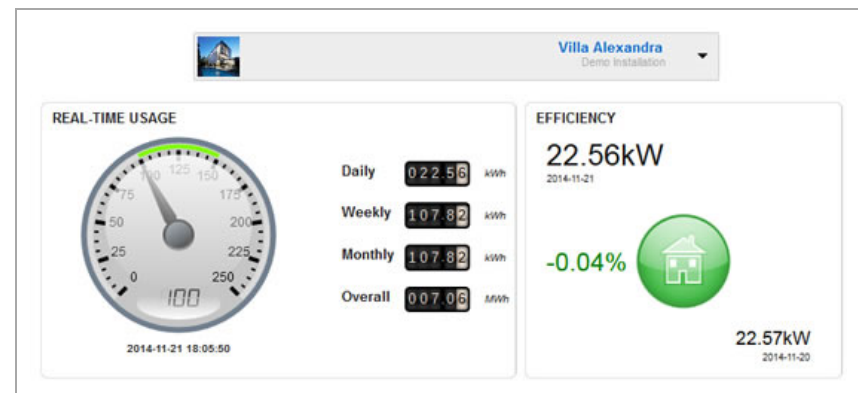

NestEye Platform

NestEye is an intelligent management platform that enables consumers to understand and take control of their home energy profile!

It allows homeowners to reduce or shift energy use during peak times, and helps electricity providers improve grid efficiency and network reliability.

By making energy load / production visible, consumers can now manage, control and reduce energy costs, and improve their carbon footprint like never before.

Don't just be smart. Take control of your energy use anytime, anywhere.

Intelligent Data Analytics

Track Key Performance Indicators through multiple metering devices, sensors and actuators. Set energy goals and track your progress. View informative reports on real-time and past energy data.

Customize in Almost No Time

NestEye seamlessly connects different technologies and devices, and turns them into a single user-friendly solution.

Explore the features and capabilities for including additional consumptions through water and gas meters. Integrate an IP camera and see your home - away from home.

Smart Energy Management